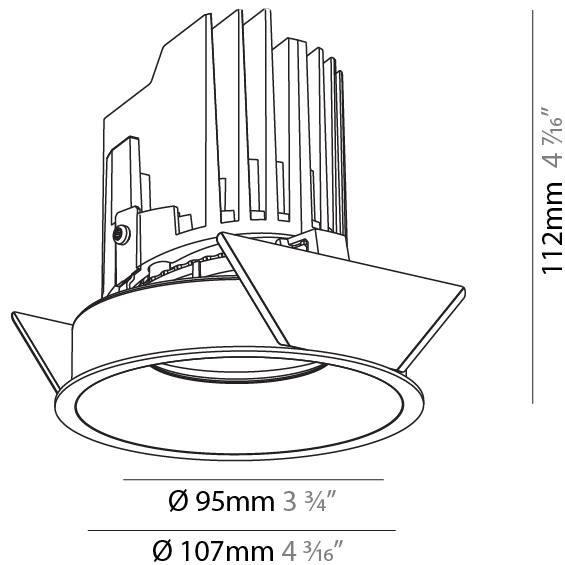

GENERAL

Series: Bioniq
 Subseries: Bioniq Round Semi Adjustable
 Brand: Prolight
 Division: Architectural
 Mounting Type: Recessed
 Mounting Location: Ceiling
 Subcategory: Downlight

PHYSICAL

Shape: Round
 Diameter (mm): 107
 Diameter (in): 4 3/16
 Height (mm): 112
 Height (in): 4 7/16
 Ceiling Thickness (mm): 10 / 12.5 / 15
 Ceiling Thickness (in): 3/8 or 1/2 or 9/16
 Min. Recessing Depth (mm): 130
 Min. Recessing Depth (in): 5 1/8
 Light Distribution: Adjustable / Downlight
 Weight (kg): 0.485
 Weight (lbs): 1.07
 Fixture Finish: SSR / BKV / CWI / CRY / HAB / LAG / UFT / ITA / RUA / RUR / MIC / FTG / MYG / TWT / LOD / PUS / FRO / FUP / KIA / POP / BLS / SPG / MEY / GOH / GUM / CHC / COM / ABZ / JAG / OBR / MOS / ROR
 Fixture Material: Aluminum Die Cast
 Cut-out Measurements: 98mm / 3 7/8"

OPTICAL

Reflector: 20 / 40 / 60
 Adjustability: Rotational 355°, Tilt 10°

RATINGS AND CERTIFICATIONS

Certified By: Certified for North American Standards
 IP rating: IP20

BIONIQ ROUND SEMI ADJUSTABLE RECESSED